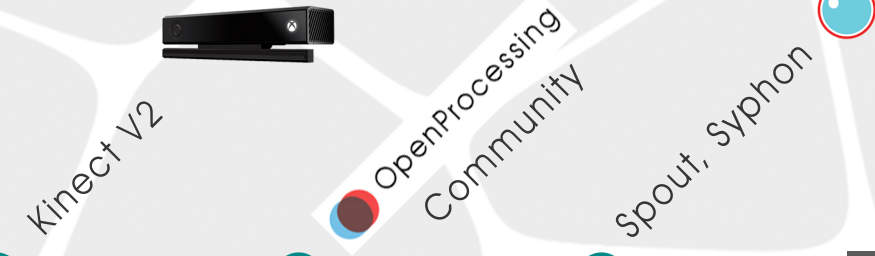

L1 interactive video mapping

EG ENZO GENTILE
Creative Technologist
www.enzogentile.com

WORKSHOP

PS PAOLO SERVI
Creative Coder & Blogger
pservi@anughea.com

L2 interactive creative coding

T1 FINAL PERFORMANCE