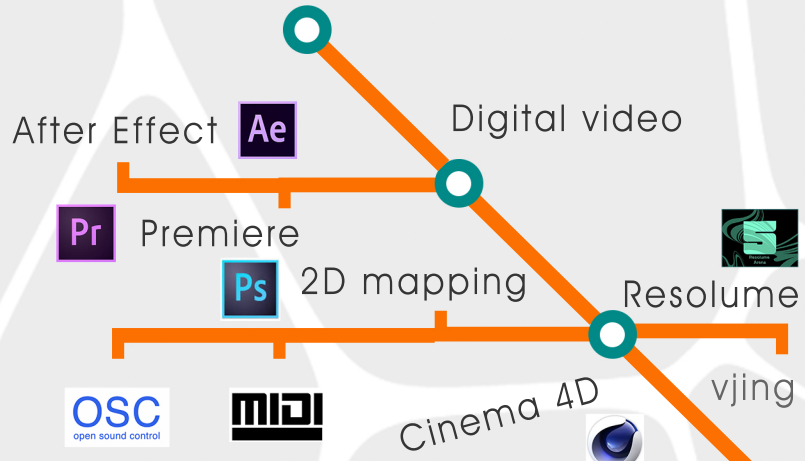

L1 interactive video mapping

EG ENZO GENTILE
Creative Technologist
www.enzogentile.com

WORKSHOP

PS PAOLO SERVI
Creative Coder & Blogger
pservi@anughea.com

L2 interactive creative coding

T1 FINAL PERFORMANCE